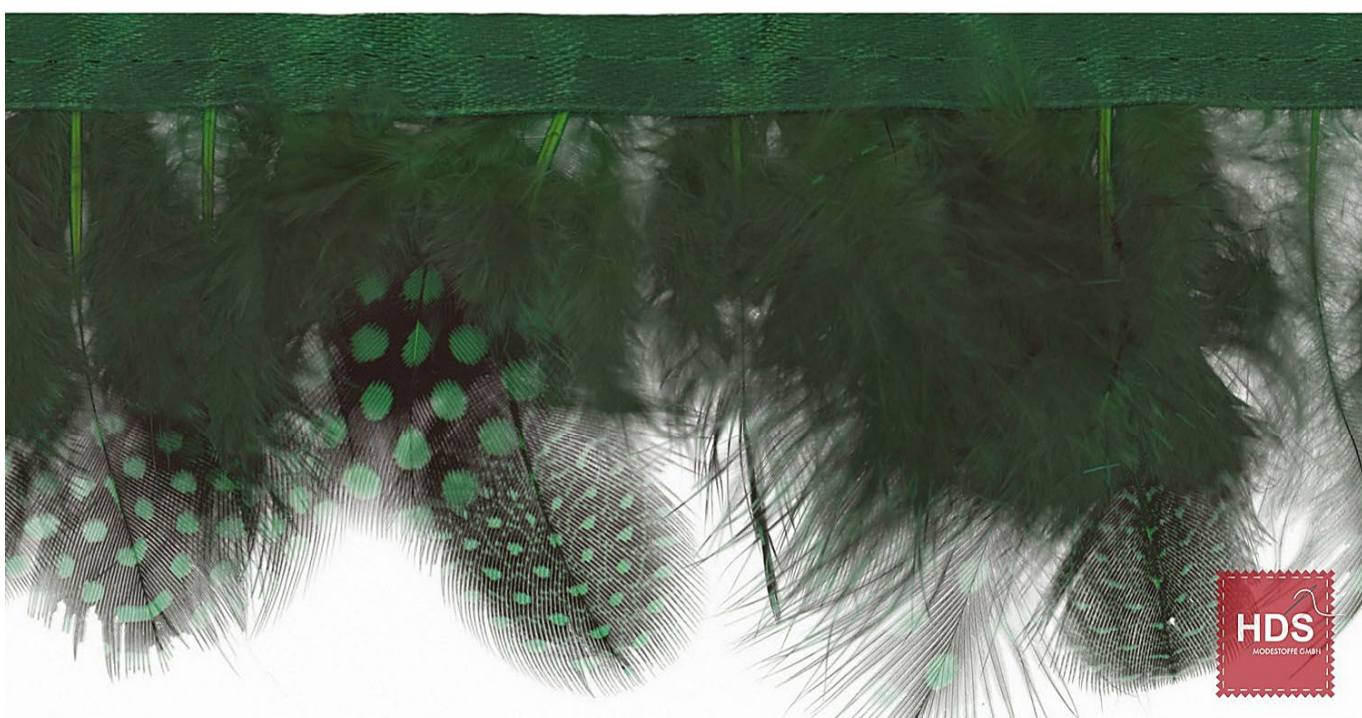

XFR11U525-060