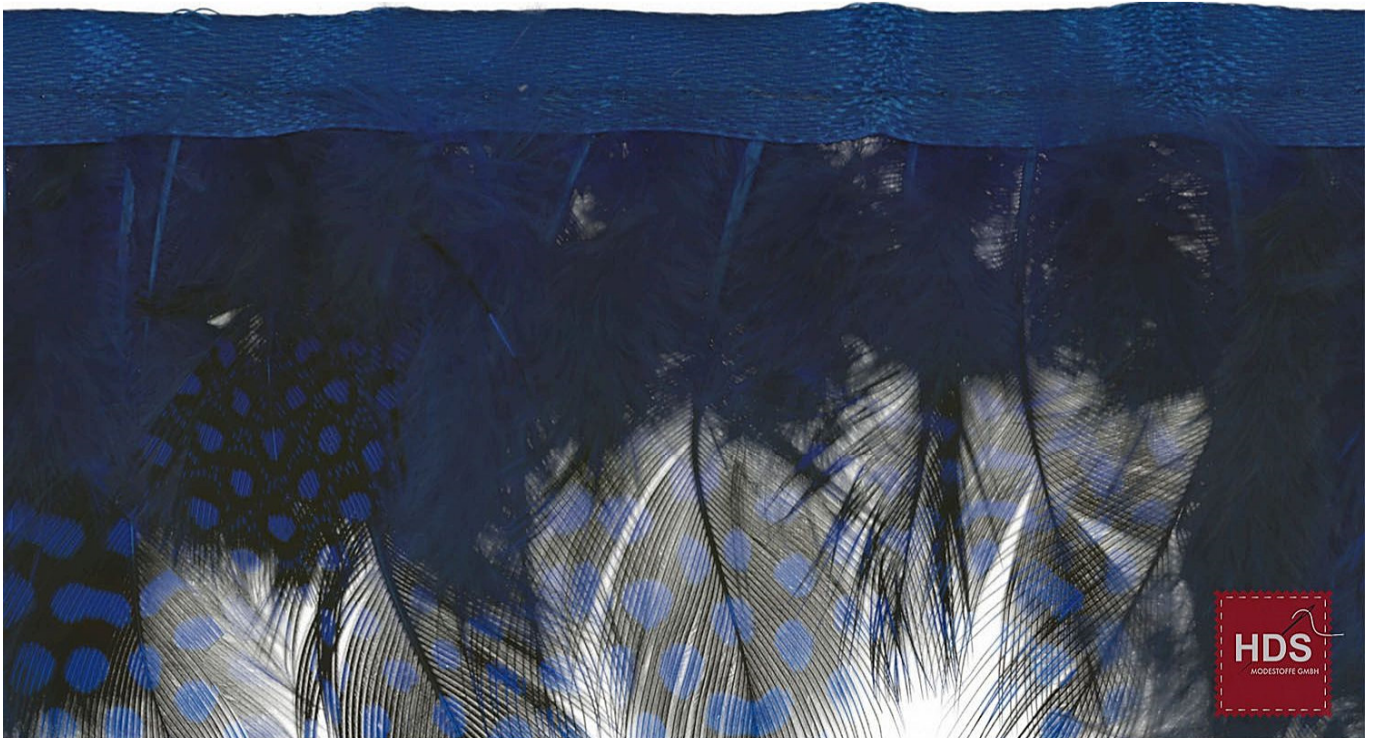

XFR11U - FEATHER FRINGE

100% Feather

Breite ca. 60mm

Rolle ca. 10.0m

XFR11U504-060

XFR11U507-060

XFR11U511-060

XFR11U515-060