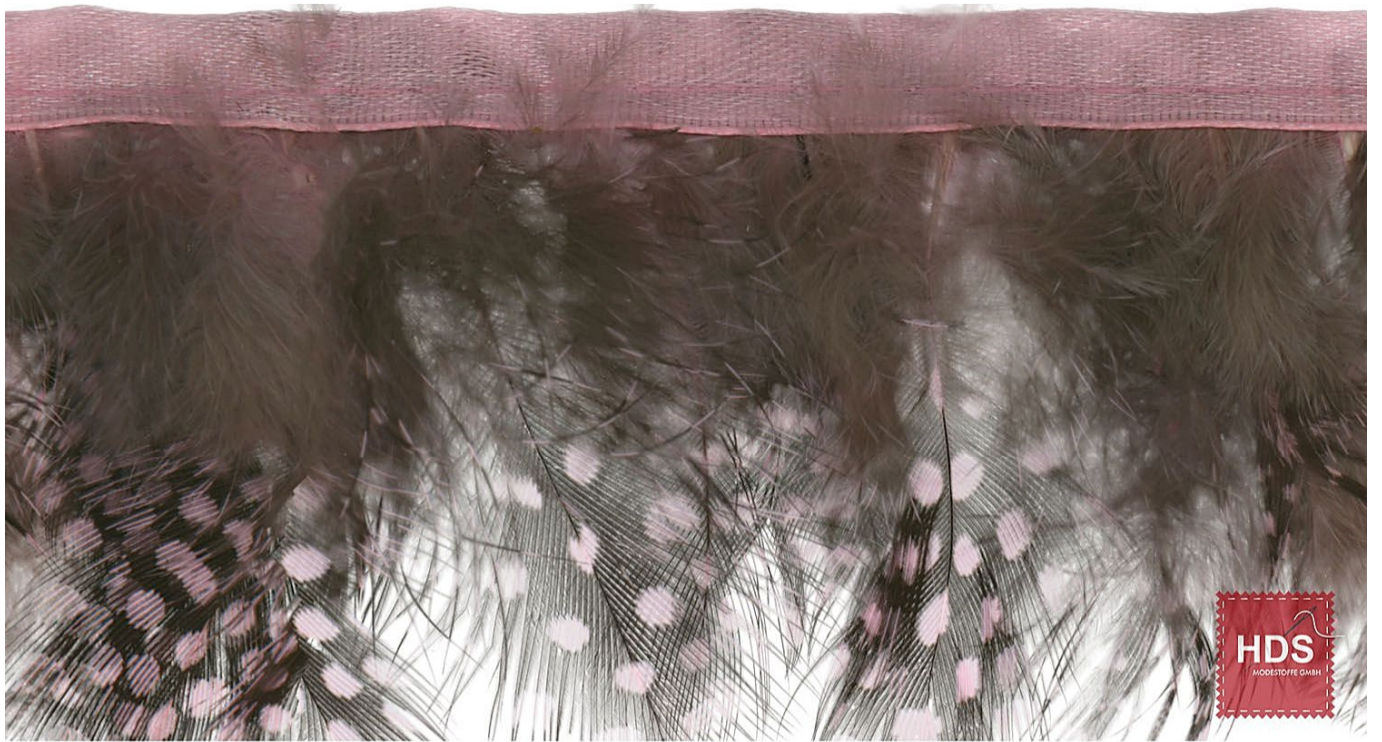

XFR11U - FEATHER FRINGE

100% Feather

Breite ca. 60mm

Rolle ca. 10.0m

XFR11U504-060

XFR11U507-060

XFR11U511-060

XFR11U515-060