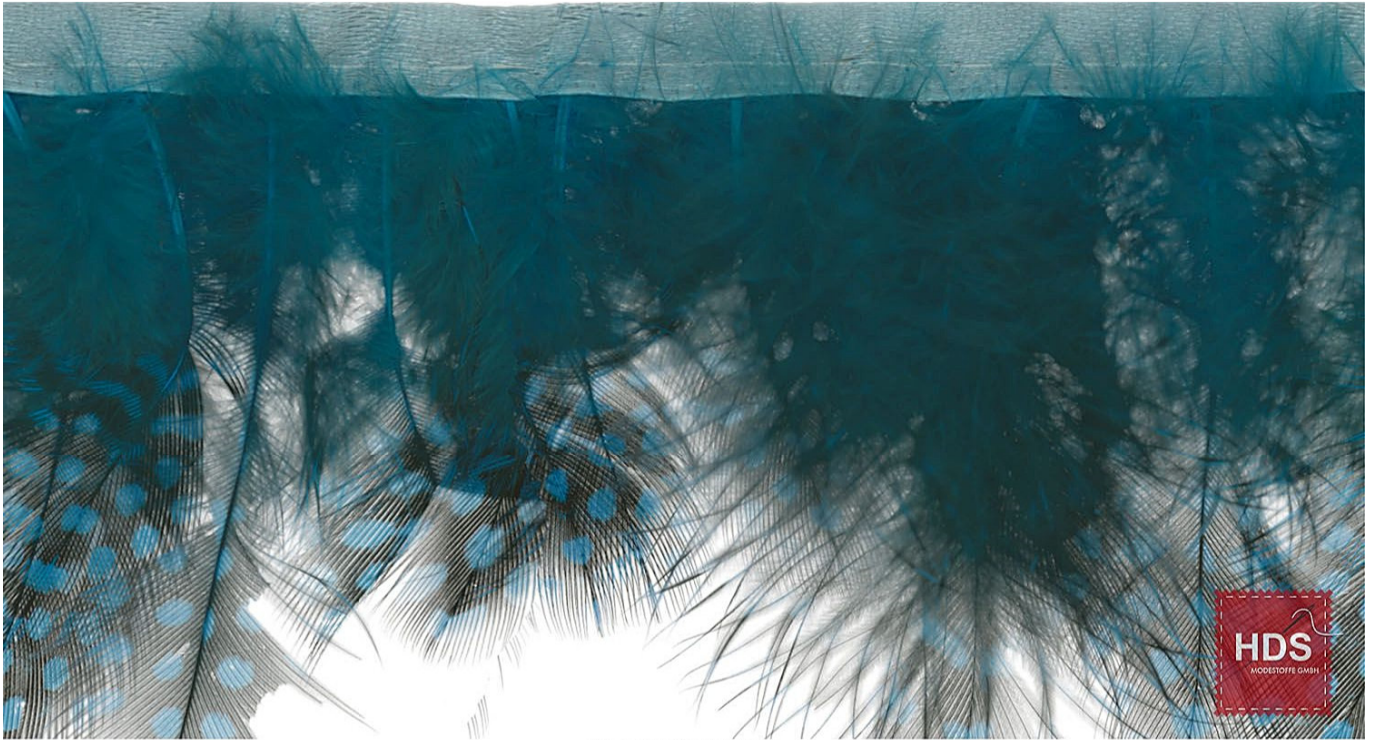

XFR11U - FEATHER FRINGE

100% Feather

Breite ca. 60mm

Rolle ca. 10.0m

XFR11U504-060

XFR11U507-060

XFR11U511-060

XFR11U515-060